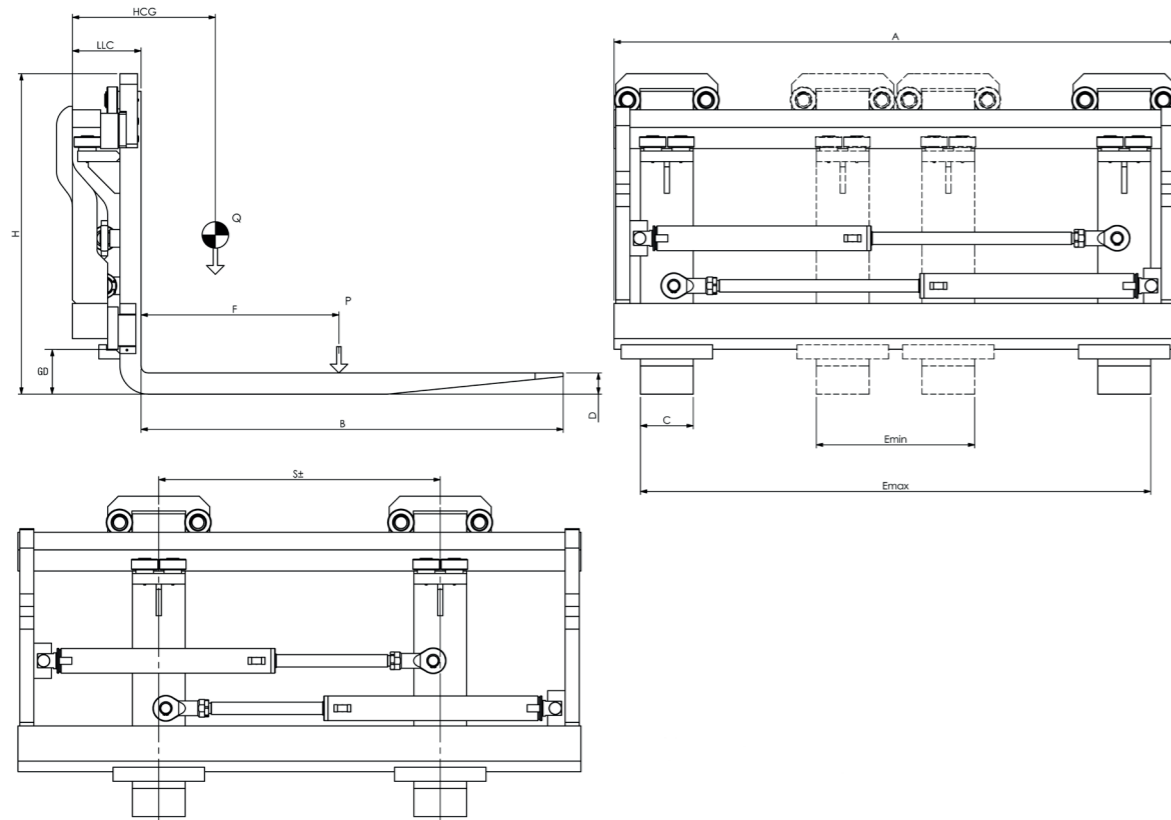

PMC 5

- Capacity 5000–25000 kg
- PMC Attachments heavy duty integrated fork positioner with sideshift
- Forks with rollers for optimum power and weight distribution
- Good visibility
- Capacity, width, forks and opening ranges can be changed to customer request
- Fits for heavy counterbalance forklift trucks