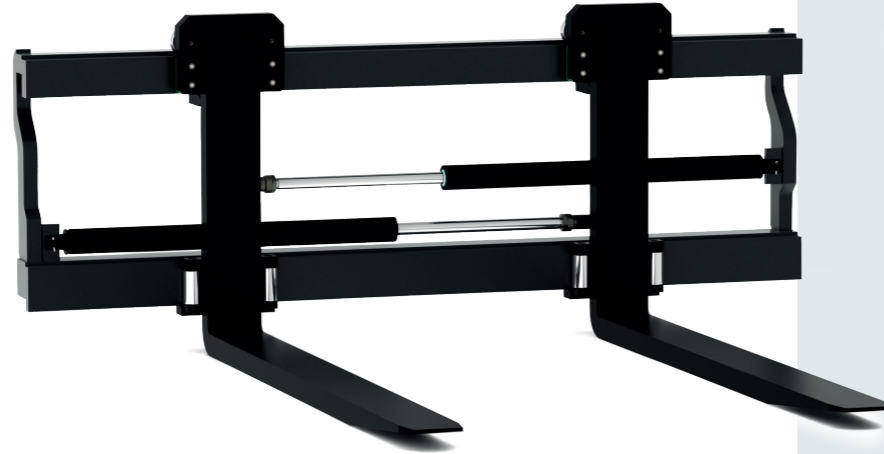

PMC 5

- Capacity 5000–25000 kg
- PMC Attachments heavy duty integrated fork positioner with sideshift
- Forks with rollers for optimum power and weight distribution
- Good visibility
- Capacity, width, forks and opening ranges can be changed to customer request
- Fits for heavy counterbalance forklift trucks